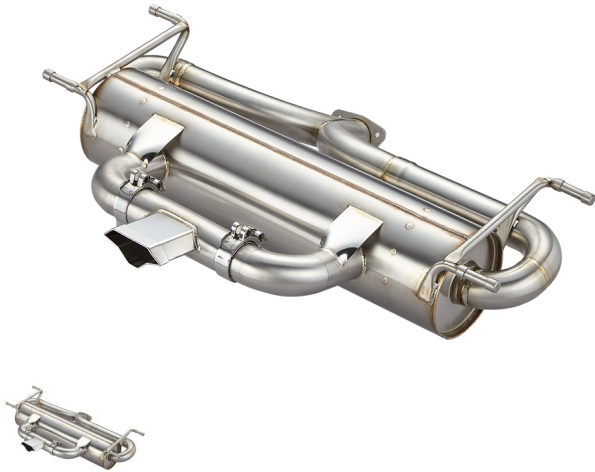

Center Exit Muffler

Shipping cost by Air(4~8 days) is 135USD worldwide.

Rating: Not Rated Yet

Price

Sales price: $700.00

Discount:

[Ask a question about this product](#)

Description

Reviews

There are yet no reviews for this product.