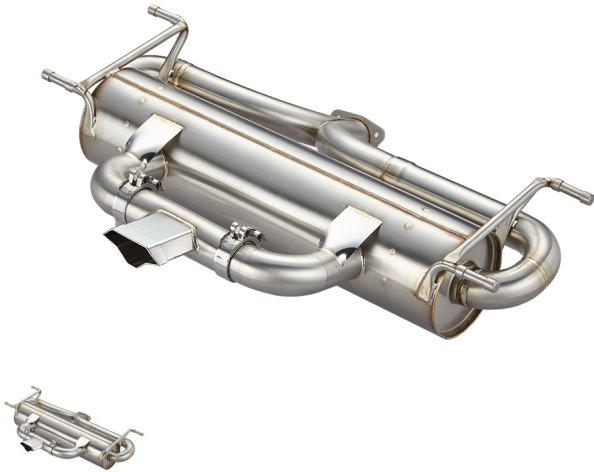

Center Exit Muffler

Shipping cost by Air(4~8 days) is 135USD worldwide.

Rating: Not Rated Yet

Price

Sales price: $700.00

Discount:

[Ask a question about this product](#)

Description

Reviews

There are yet no reviews for this product.